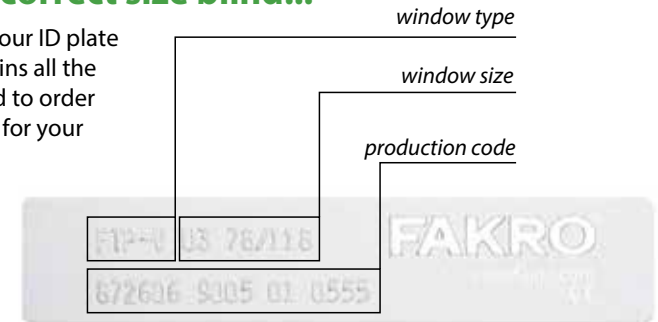

APS Pleated Blind

AMS Mosquito Screen

AJP Venetian Blind

Ordering the correct size blind...

The information on your ID plate (shown below) contains all the information you need to order the correct blind size for your window.